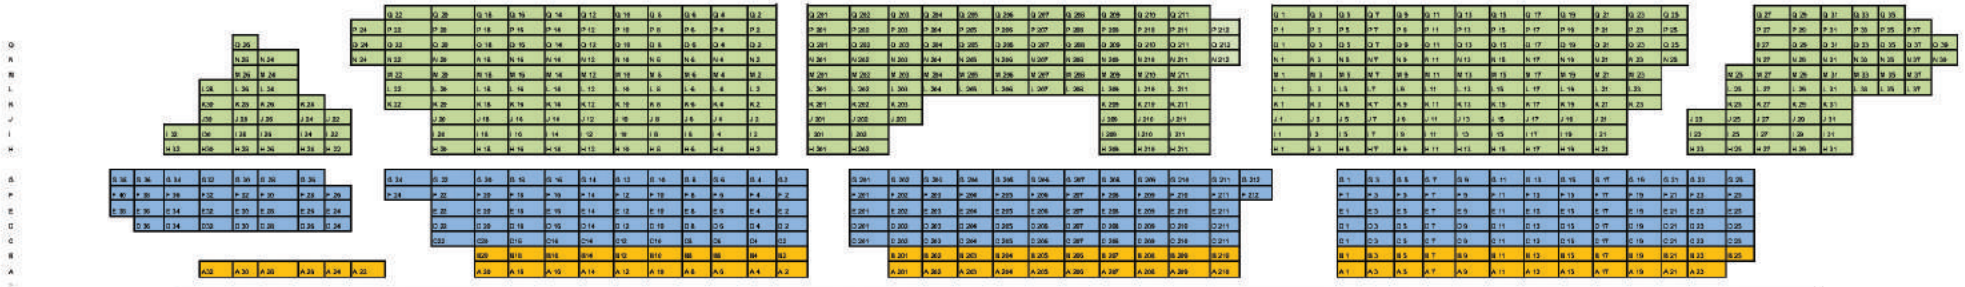

State Theatre Floor Plan

GOLD SEATING
SILVER SEATING
UPPER BALCONY SEATING
HANDICAP & COMPANION SEATING