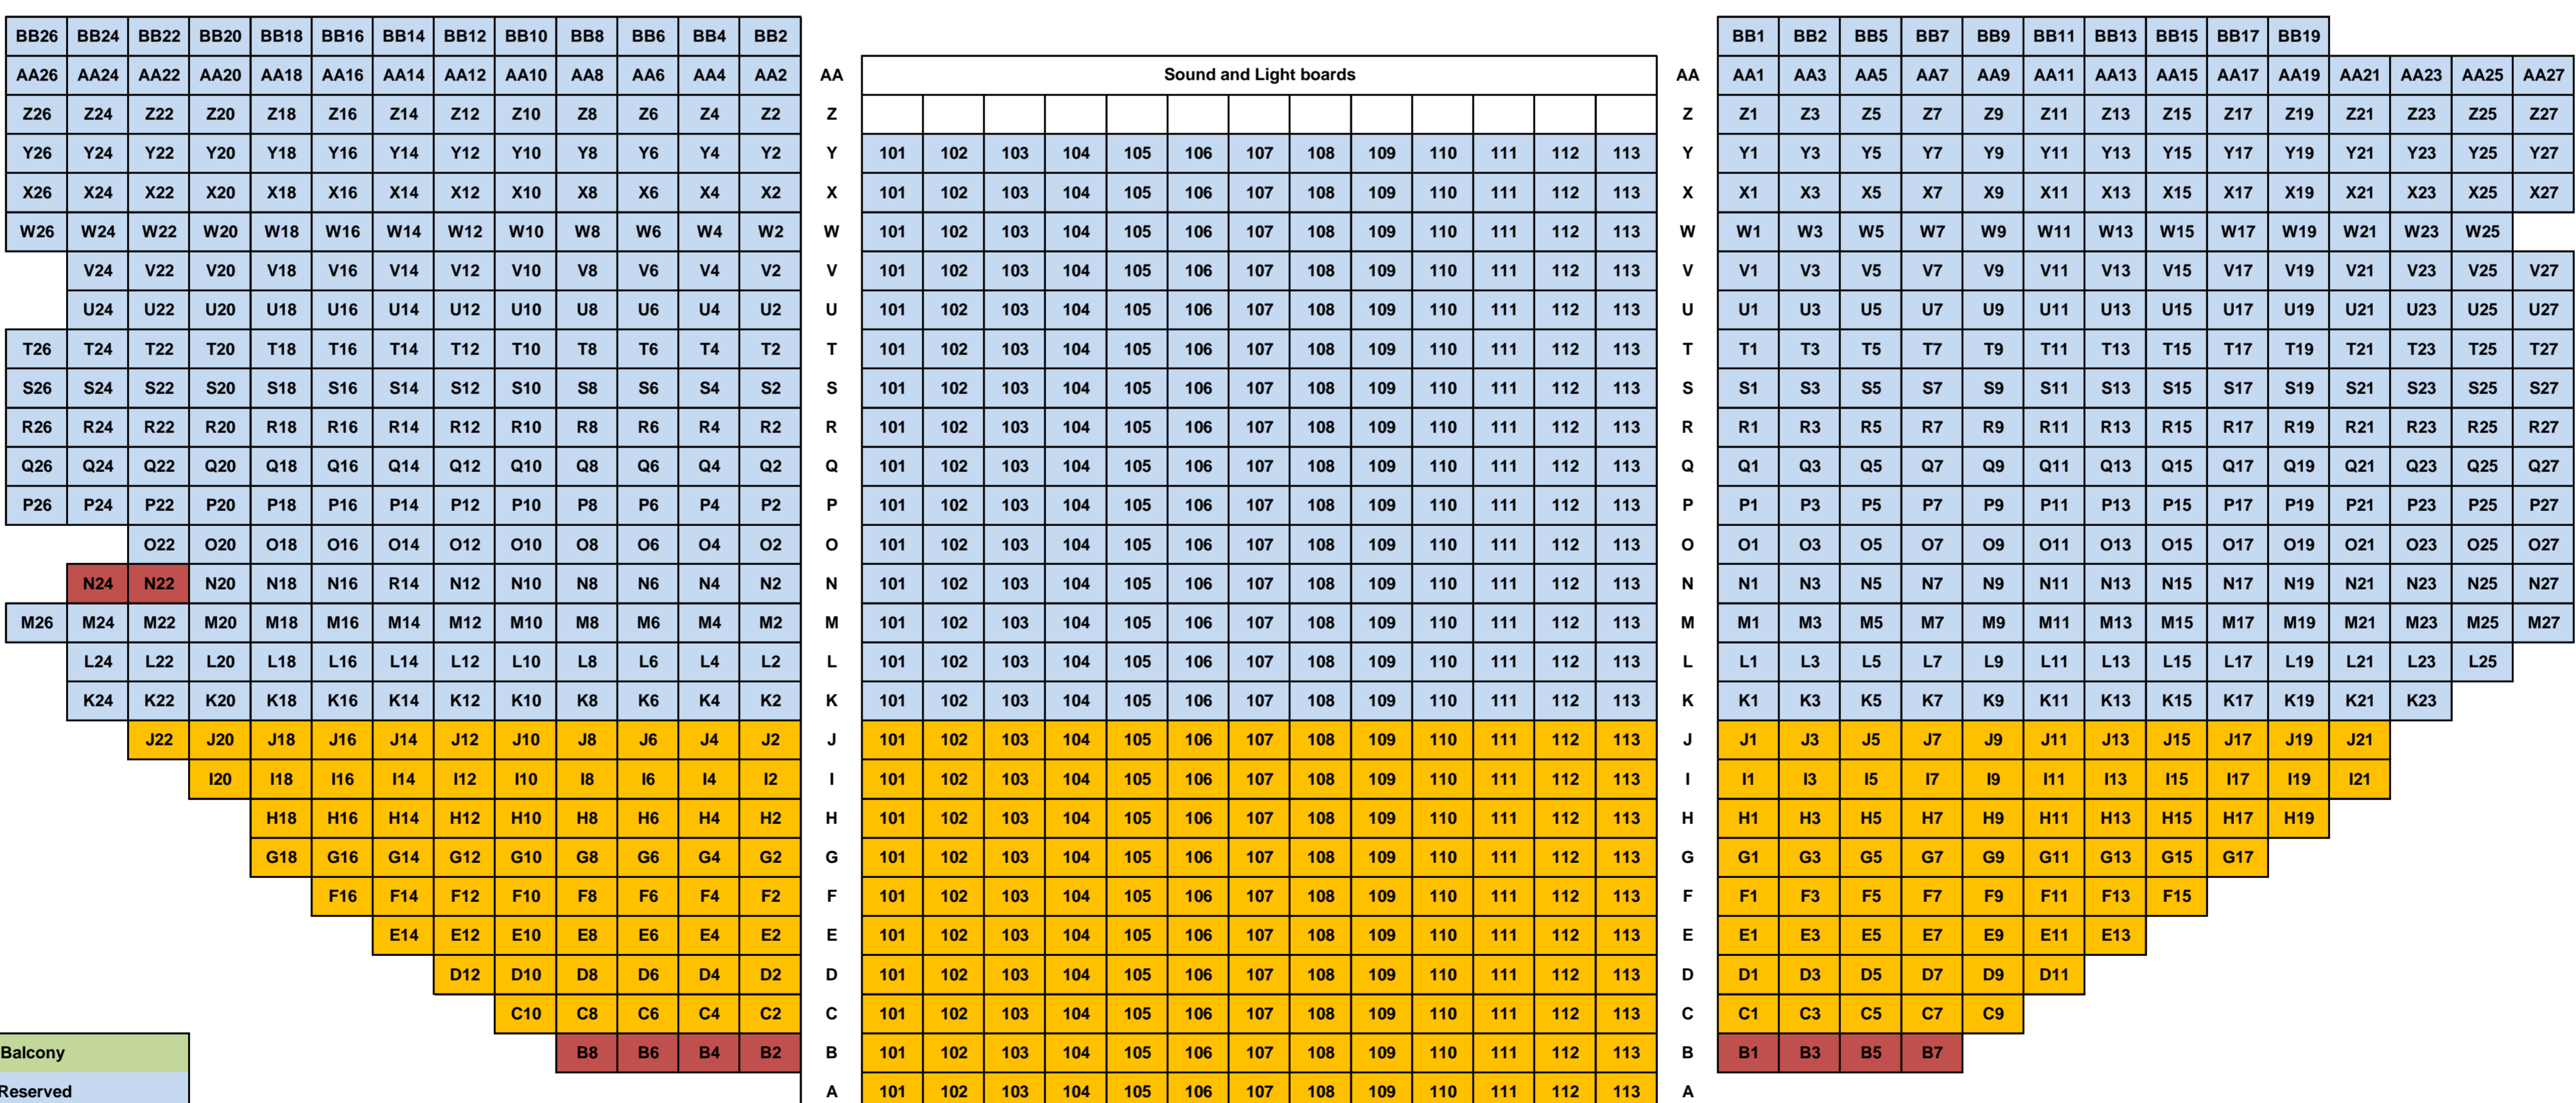

State Theatre Floor Plan

Balcony

STAGE