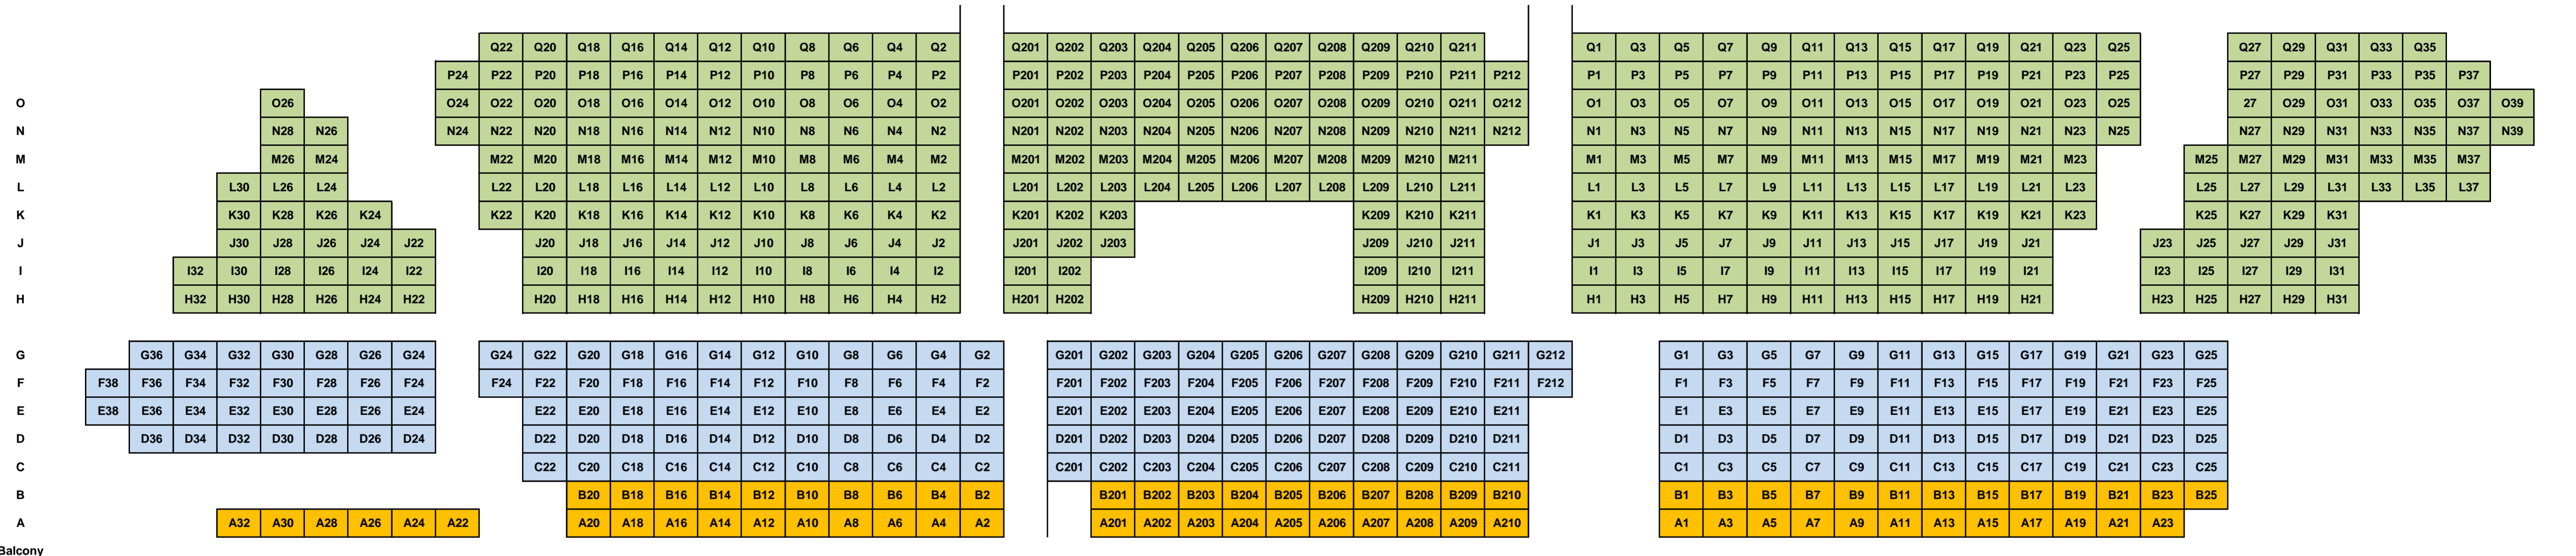

State Theatre Floor Plan

Balcony

STAGE